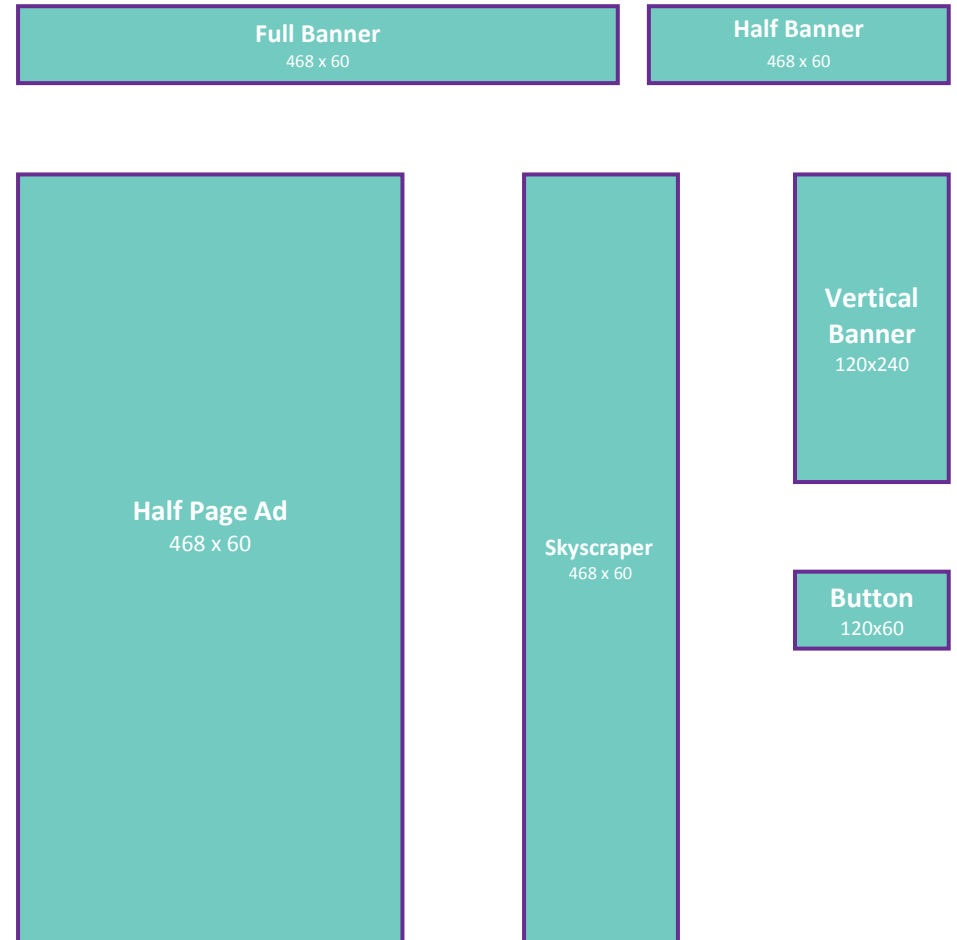

2012 Web Rates

Introductory Website advertising rates

(Subject to change as our numbers grow)

SIZE	
Full Banner (468 x 60)	\$200 for 3 months
Half Banner (234 x 60)	\$105 for 3 months
Vertical Banner (120 x 240)	\$200 for 3 months
Skyscraper (120 x 600)	\$225 for 3 months
Half Page Ad (300 x 600)	\$250 for 3 months
Button (120 x 60)	\$75 for 3 months

Please send files in GIF, JPG, PNG or SWF

FLASH Guidelines				
Max Initial Load File Size *	Add'l File Weight (Polite Download)	Flash Specifics	Audio Initiation	Maximum Animation Length
60 KB	1.2 MB	18 fps	User Initiated (on click)	Anything up to 15 seconds

- All (non flash) banners should not exceed 40k and 15 seconds in length.
- Video and audio banners should be initiated by a users' action. The user should mouse over or click on the ad before any video or sound is played.
- There should be at least a 1 second delay between frames in GIF or JPG animations.
- Characters in the ads should never be more than (including spaces) 100 for little ad formats like Buttons or Banners and 200 for larger ads such as Leaderboards or Skyscrapers.
- All ads must be provided at 72 dpi in RGB color format.